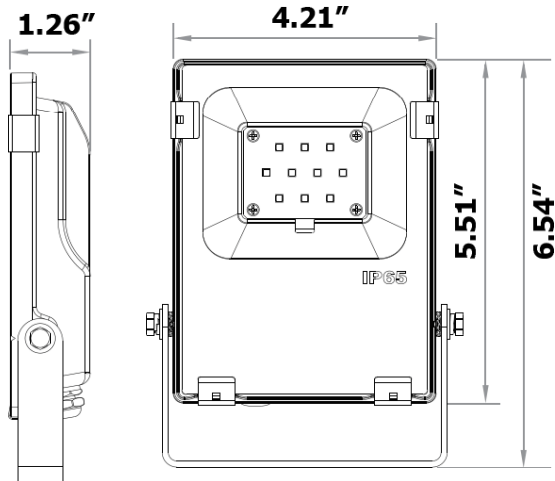

### SPECIFICATIONS:

<b>POWER USED:</b>	10 Watts
<b>MODEL #:</b>	FLRW1
<b>LISTINGS</b>	CE RoHS, TUV, FCC
<b>VOLTAGE:</b>	90VAC ~277VAC
<b>POWER FACTOR:</b>	>0.95
<b>FREQUENCY:</b>	50-60Hz
<b>LUMENS:</b>	1,000 Lumens
<b>LUMENS EFFICACY:</b>	100 Lm/W
<b>KELVIN (CCT):</b>	2700K to 6500K White + RGB
<b>COLOR SPECTRUM:</b>	16 Million Colors (RGB) + White
<b>CRI:</b>	>80
<b>IP RATING:</b>	IP65 Outdoor / Wet Location Use
<b>BEAM ANGLE (DEGREE):</b>	160° Wide Flood
<b>MOUNTING:</b>	U-Bracket (Rocket Post Optional)
<b>MATERIALS:</b>	Heavy Duty Cast Aluminum & Tempered Glass Lens
<b>USED FOR:</b>	Commercial / Residential Landscapes
<b>APPLICATIONS:</b>	Wall Washing, General Floodlighting, Etc.
<b>LIFE SPAN (HOURS):</b>	50,000+ Hours
<b>DIMMING COMPATIBLE:</b>	Dimmable (with controller)
<b>LENGTH OF WARRANTY (YEARS):</b>	3 years
<b>WORKING ENVIRONMENT:</b>	-15°F to +120°F
<b>RELAY ABILITY:</b>	Signal can relay from light to light up to 100'

**OPTIONAL IN-GROUND  
17" ROCKET POST**