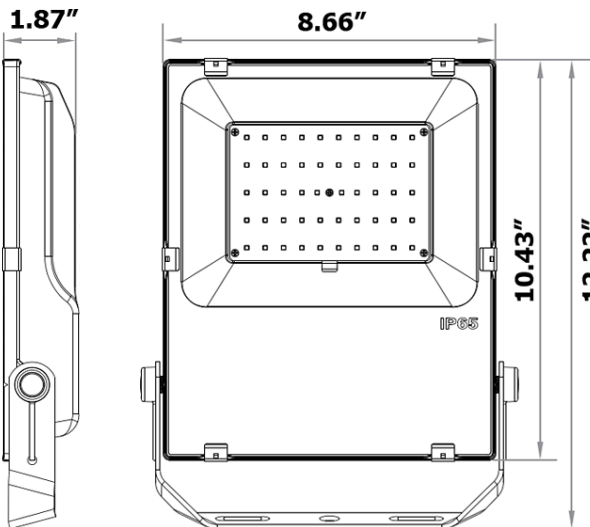

Projects:

Comments:

Superchip™ Exclusive 50 Watt Syncable Color-Changing LED Flood Light

SPECIFICATIONS:

POWER USED:	50 Watts
MODEL #:	FLRW5
LISTINGS	CE RoHS, TUV, FCC
VOLTAGE:	90VAC ~277VAC
POWER FACTOR:	>0.95
FREQUENCY:	50-60Hz
LUMENS:	5,000 Lumens
LUMENS EFFICACY:	100 Lm/W
KELVIN (CCT):	2700K to 6500K White + RGB
COLOR SPECTRUM:	16 Million Colors (RGB) + White
CRI:	>80
IP RATING:	IP65 Outdoor / Wet Location Use
BEAM ANGLE (DEGREE):	160° Wide or 25° Narrow
MOUNTING:	U-Bracket (Rocket Post Optional)
MATERIALS:	Heavy Duty Cast Aluminum & Tempered Glass Lens
USED FOR:	Commercial / Residential Landscapes
APPLICATIONS:	Wall Washing, General Floodlighting, Etc.
LIFE SPAN (HOURS):	50,000+ Hours
DIMMING COMPATIBLE:	Dimmable (with controller)
LENGTH OF WARRANTY (YEARS):	3 years
WORKING ENVIRONMENT:	-15°F to +120°F
RELAY ABILITY:	Signal can relay from light to light up to 100'

160° MODEL

25° MODEL

OPTIONAL IN-GROUND
17" ROCKET POST