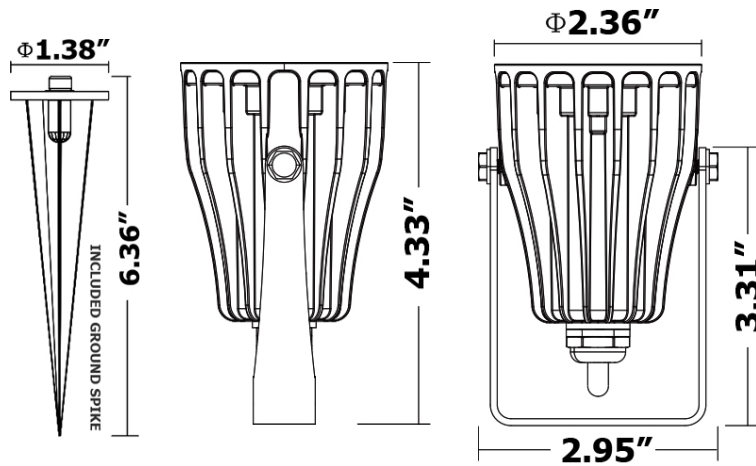

Projects:

Comments:

Superchip™ Exclusive 6 Watt Syncable Color-Changing LED Spot Light

SPECIFICATIONS:

POWER USED:	6 Watts
MODEL #:	SBRW1
LISTINGS	CE RoHS, TUV, FCC
VOLTAGE:	90VAC ~277VAC
POWER FACTOR:	>0.95
FREQUENCY:	50-60Hz
LUMENS:	550 Lumen
LUMENS EFFICACY:	95 Lm/W
KELVIN (CCT):	2700K to 6500K White + RGB
COLOR SPECTRUM:	16 Million Colors (RGB) + White
CRI:	>80
IP RATING:	IP66 Outdoor / Wet Location Use
BEAM ANGLE (DEGREE):	25°
MOUNTING:	U-Bracket + In-Ground Spike (Rocket Post Optional)
MATERIALS:	Heavy Duty Cast Aluminum & Tempered Glass Lens
USED FOR:	Commercial / Residential Landscapes
APPLICATIONS:	Column, Tree, Flag Pole Uplighting, etc.
LIFE SPAN (HOURS):	50,000+ Hours
DIMMING COMPATIBLE:	Dimmable (with controller)
LENGTH OF WARRANTY (YEARS):	3 years
WORKING ENVIRONMENT:	-15°F to +120°F
RELAY ABILITY:	Signal can relay from light to light up to 100'

OPTIONAL IN-GROUND
17" ROCKET POST